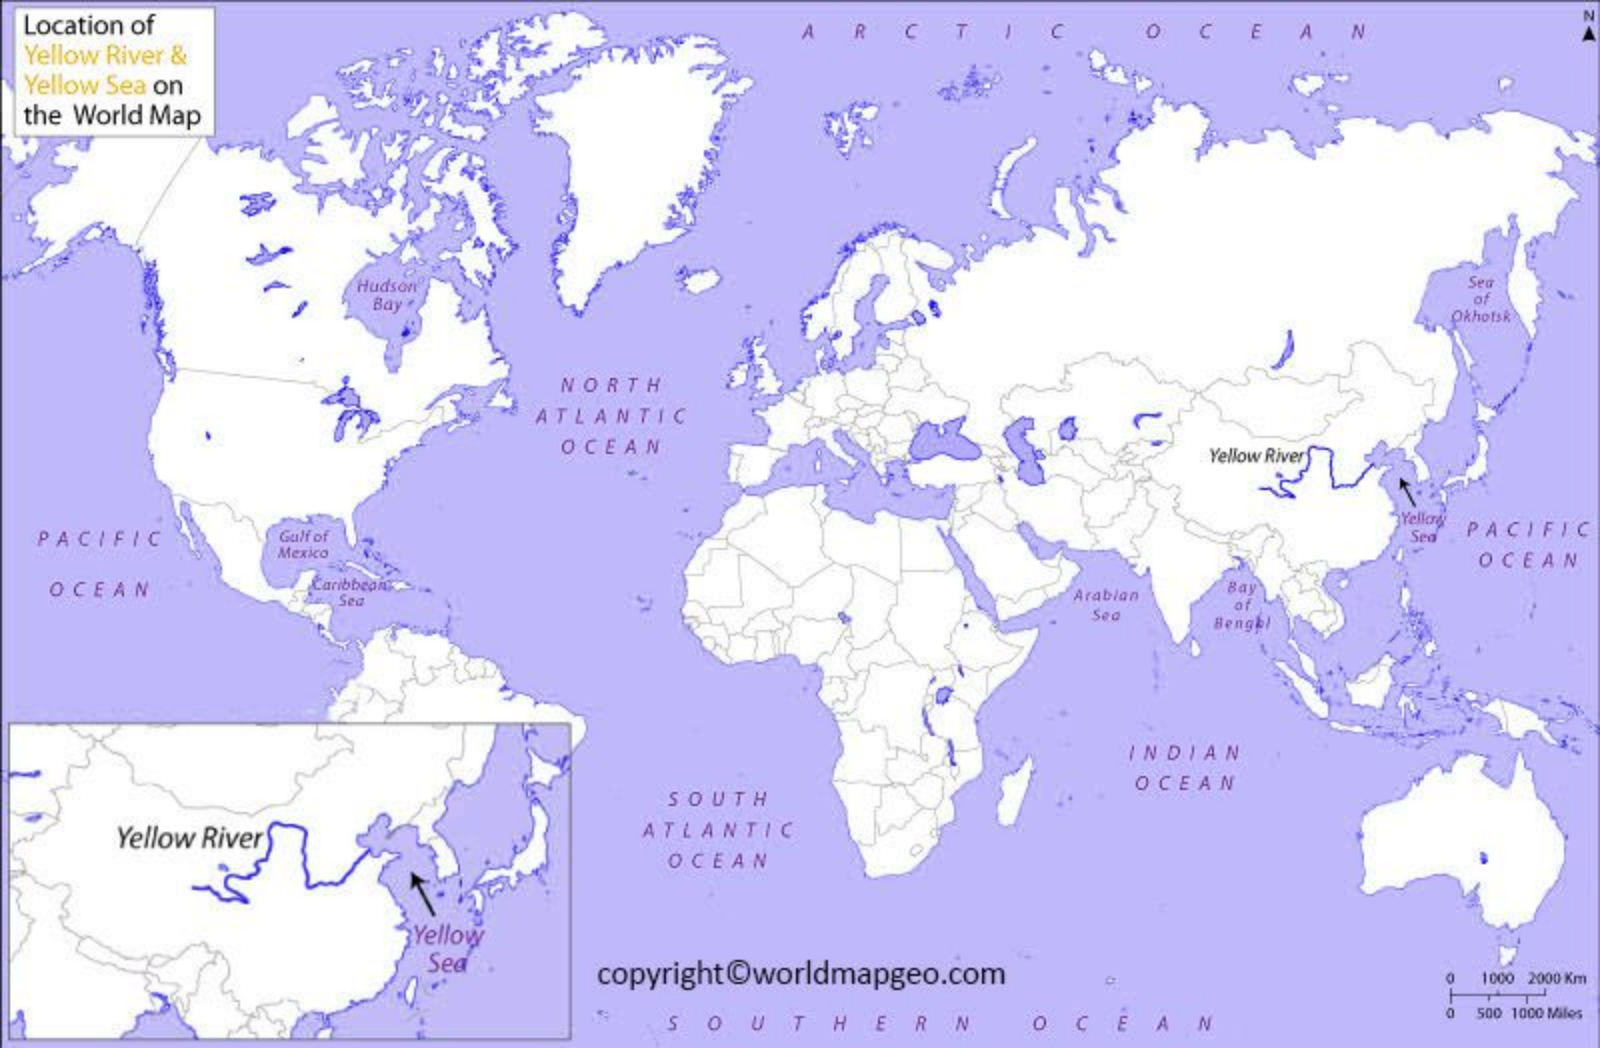

Location of Yellow River & Yellow Sea on the World Map

copyright©worldmapgeo.com

0 1000 2000 Km  
0 500 1000 Miles