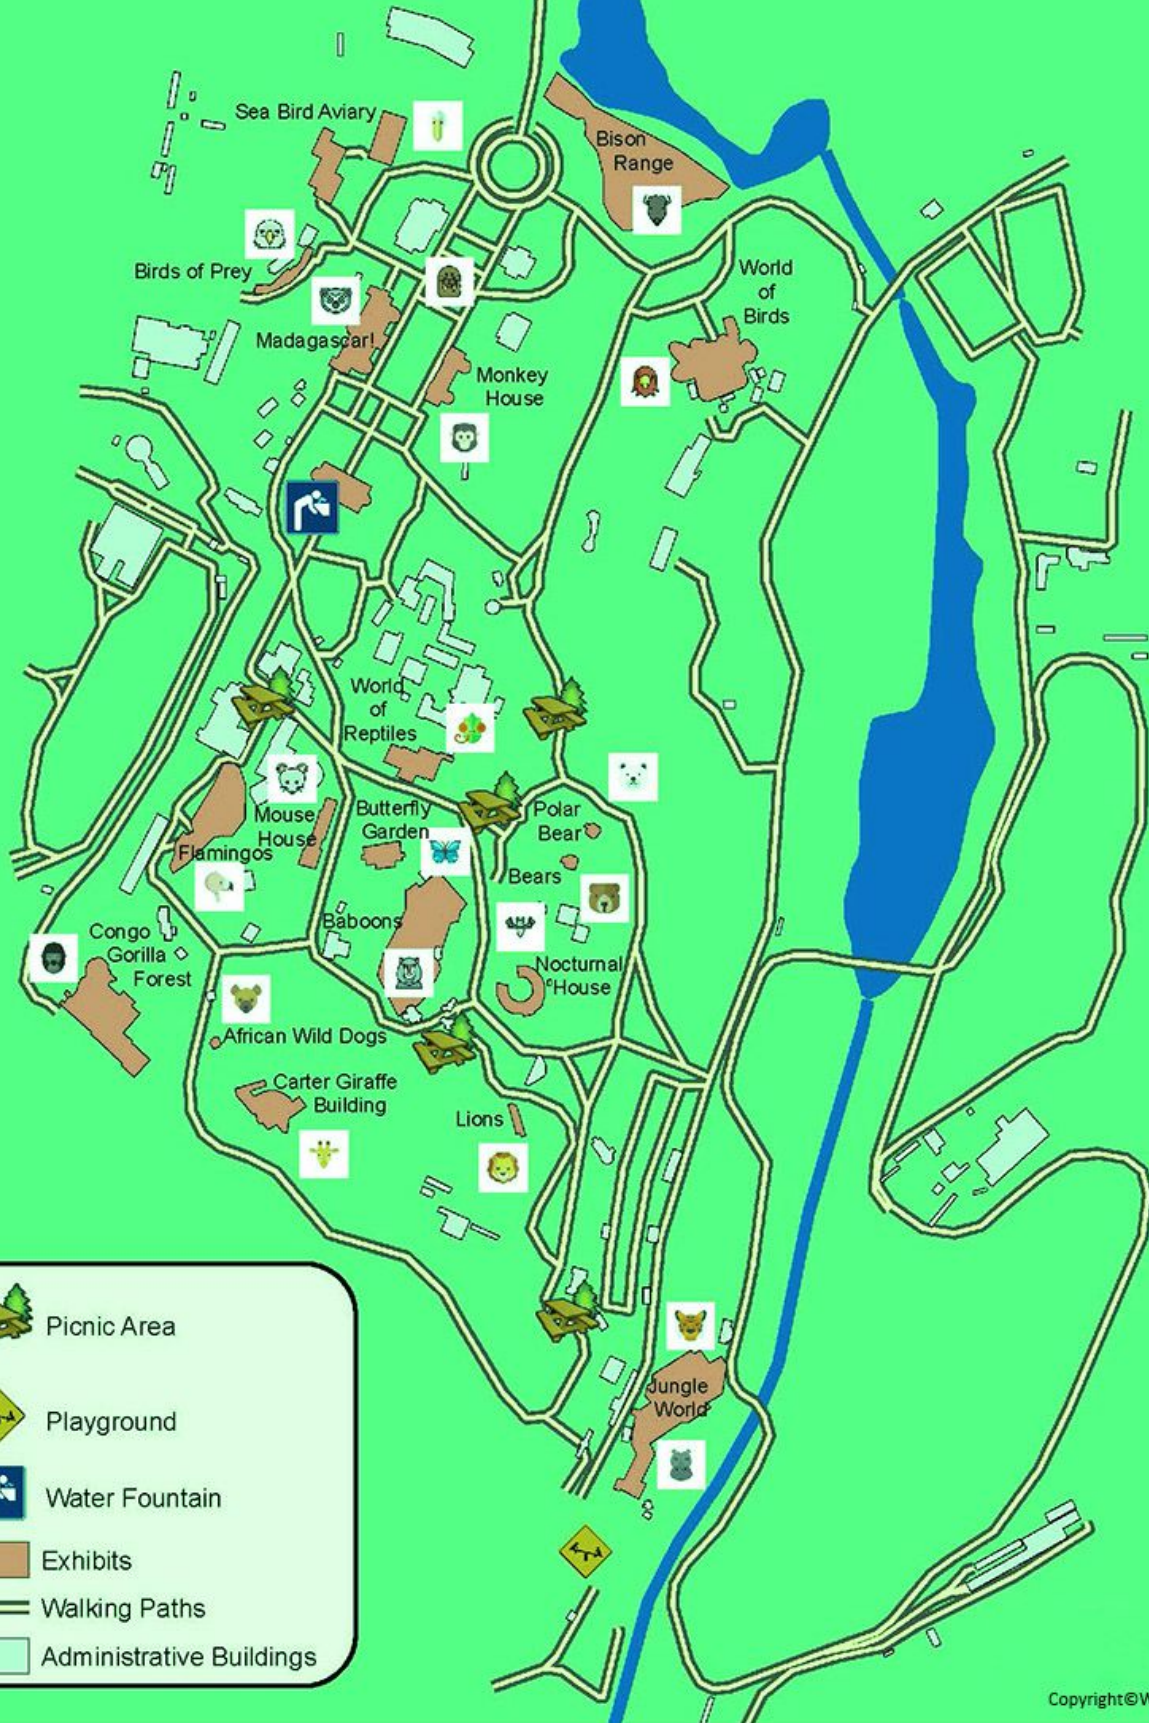

The Bronx Zoo

-  Picnic Area
-  Playground
-  Water Fountain
-  Exhibits
-  Walking Paths
-  Administrative Buildings