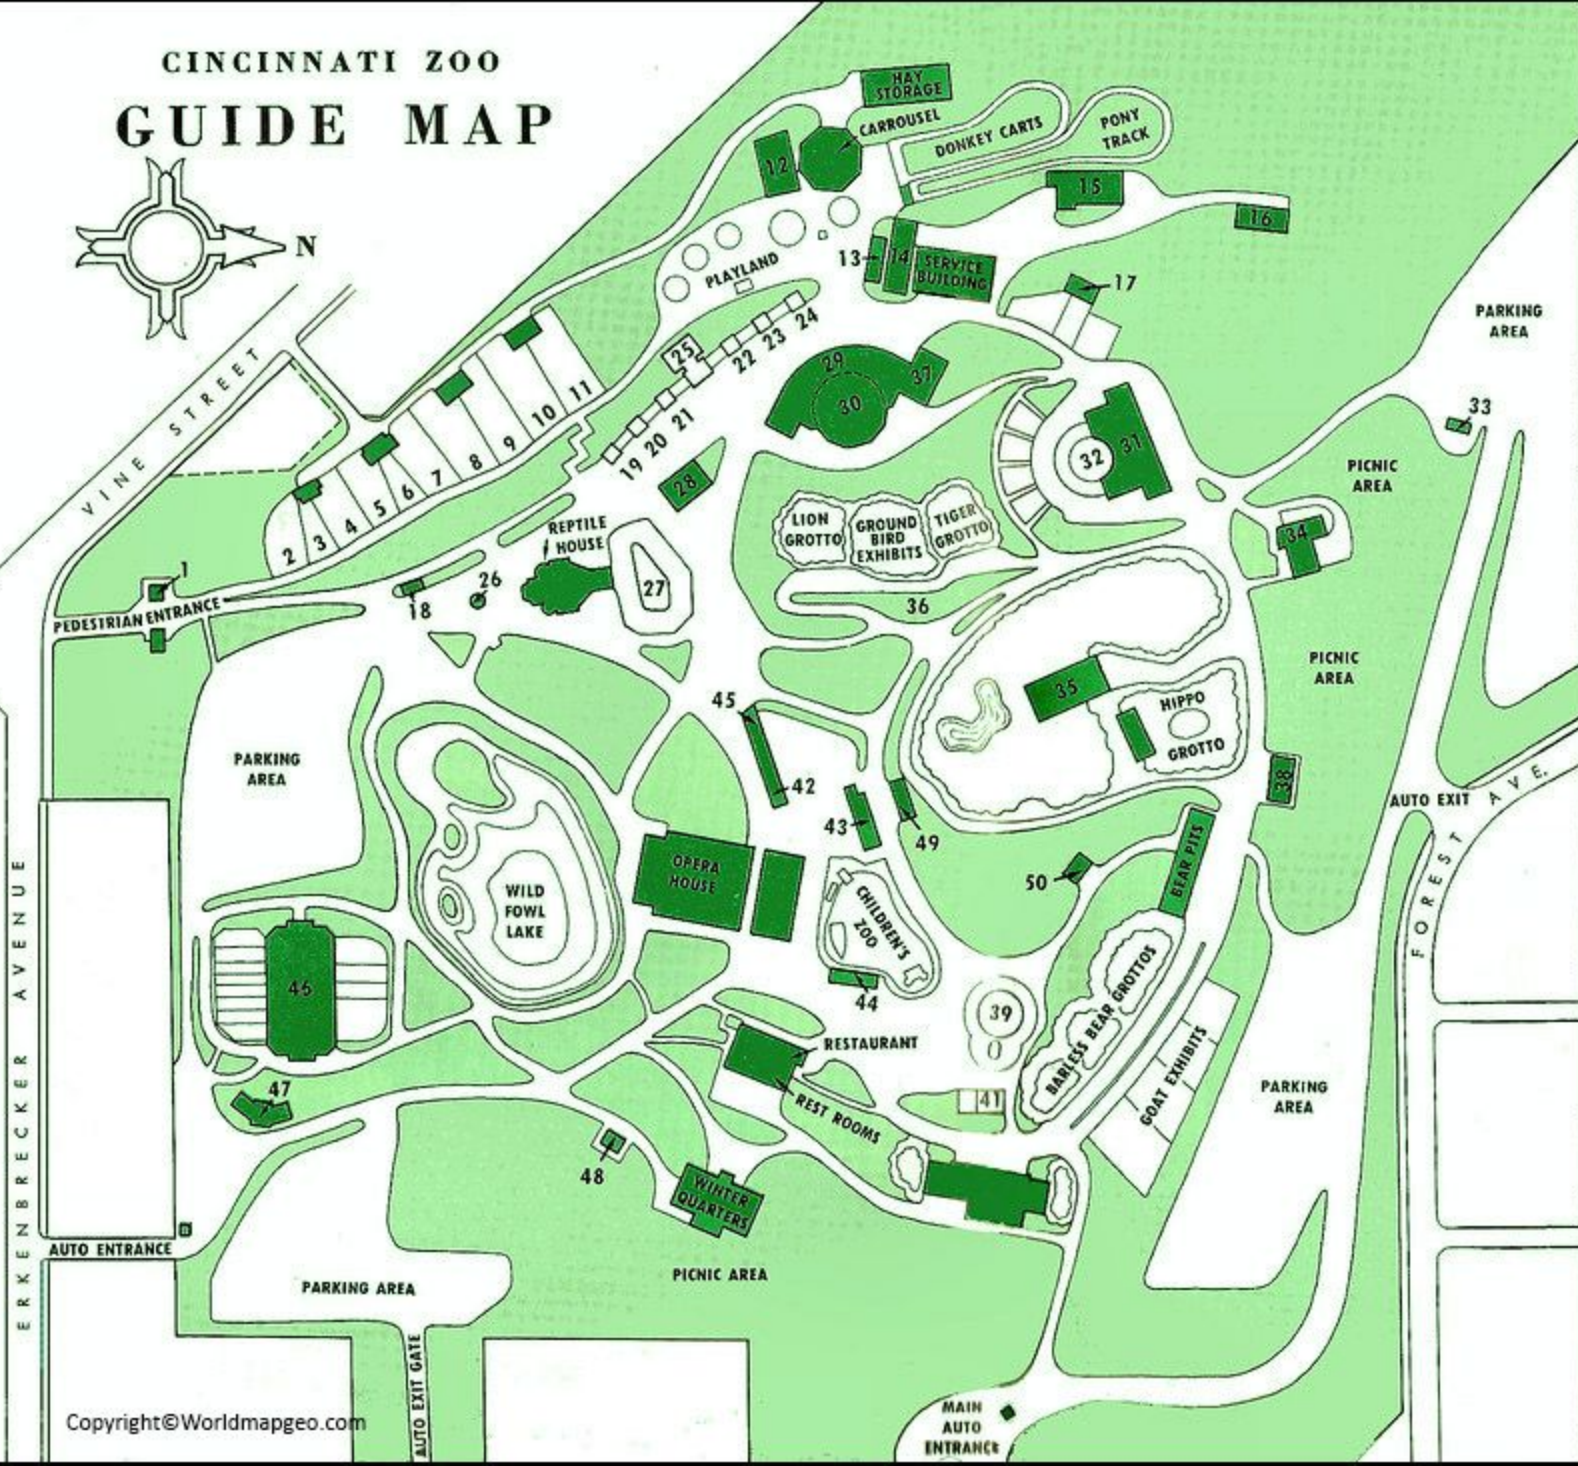

# CINCINNATI ZOO GUIDE MAP

- 1—Office—Zoological Society of Cincinnati
- 2—Llama
- 3—Guanaco
- 4—Black Fallow Deer
- 5—White Fallow Deer
- 6—Axis Deer
- 7—European Red Deer
- 8—Sambar
- 9—Bubalo
- 10—Yak
- 11—Wapiti
- 12—Fun in the Dark
- 13—Refreshment and Souvenir Stand
- 14—Green House
- 15—Temporary Animal House
- 16—Blacksmith Shop
- 17—Camel and Sacred Cow House (Eliminated 1952)
- 18—Train Station
- 19, 20, 21, 22, 23, 24—Monkeys and Baboons—Primates
- 25—Aquatic Birds
- 26—Refreshment Stand
- 27—Monkey Island
- 28—Special Exhibit Cage [Changed many times during summer season] Possibly Gibbons, flight bird, old world Monkeys, new world Monkeys, etc.
- 29—New Carnivora Building—[Lions—Tigers, etc.]
- 30—House for Small Mammals—[Weasels—Fox—Squirrels]
- 31—Great Apes [Gorilla—Orangutan—Chimpanzee—Gibbons]
- 32—Amphitheatre—Chimpanzee—Sea Lion—Pony Show—[During Summer Season Only]
- 33—Train Station
- 34—Aquarium
- 35—African Veldt—[Elands—Zebras—Blesbok—Ostrich, etc.]
- 36—Lantana Gardens—Tropical Plants
- 37—Rest Rooms
- 38—Small Mammals—[Fox, etc.]—[Rest Rooms]
- 39—Sea Lion Basin
- 40—Birds—[Perch and Flight—Alligators—Penguins—Crocodiles]
- 41—Prairie Dogs
- 42—Pergola Picnic Area
- 43—Refreshment Building—Ice Cream—Sandwiches, etc.
- 44—Refreshment Building—Ice Cream—Peanuts, etc.
- 45—Refreshment Wagon—Cotton Candy—Ice Balls, etc.
- 46—Herbivora Building [Hippopotamus—Rhinos—Kangaroos—Elephants—Giraffe, etc. Women's Rest Room]
- 47—Eagle Flight Cages—Men's Rest Room
- 48—Turtle Exhibits
- 49—Ladies Rest Room
- 50—Early Cincinnati Log Cabin—Antiques